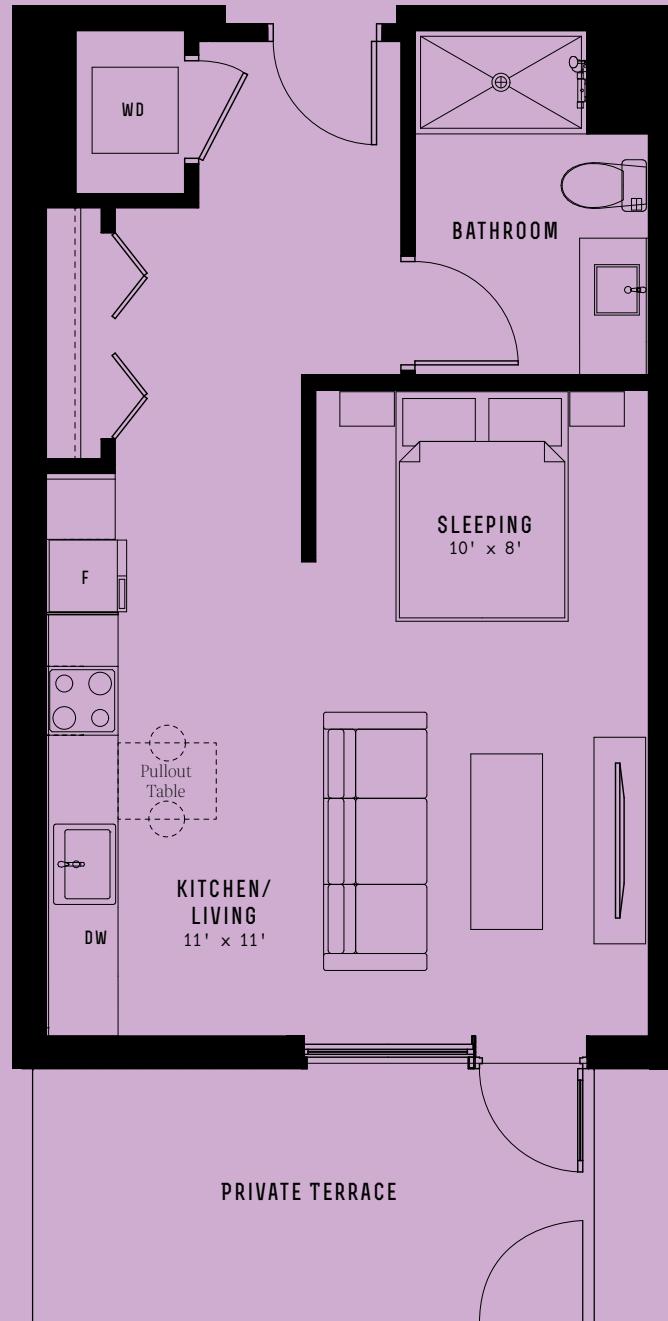

All floor plans are artist's renderings for illustrative purposes and may not be to scale. All dimensions and distances are approximate and may vary. All photos and views are approximate representations and may not depict actual product. Not all features are available in every apartment. All specifications, availability, and pricing are subject to change.

s11b

Studio | 1 Bath

566 Sq Ft

Unit

210

1122 West Chicago Ave
Chicago, IL 60642

773 \ 227 \ 1202

Leasing@Nevele22.com
Nevele22.com

Floor 2

s11c

Studio | 1 Bath

507 Sq Ft

Units

311\411\511

1122 West Chicago Ave
Chicago, IL 60642

773\227\1202