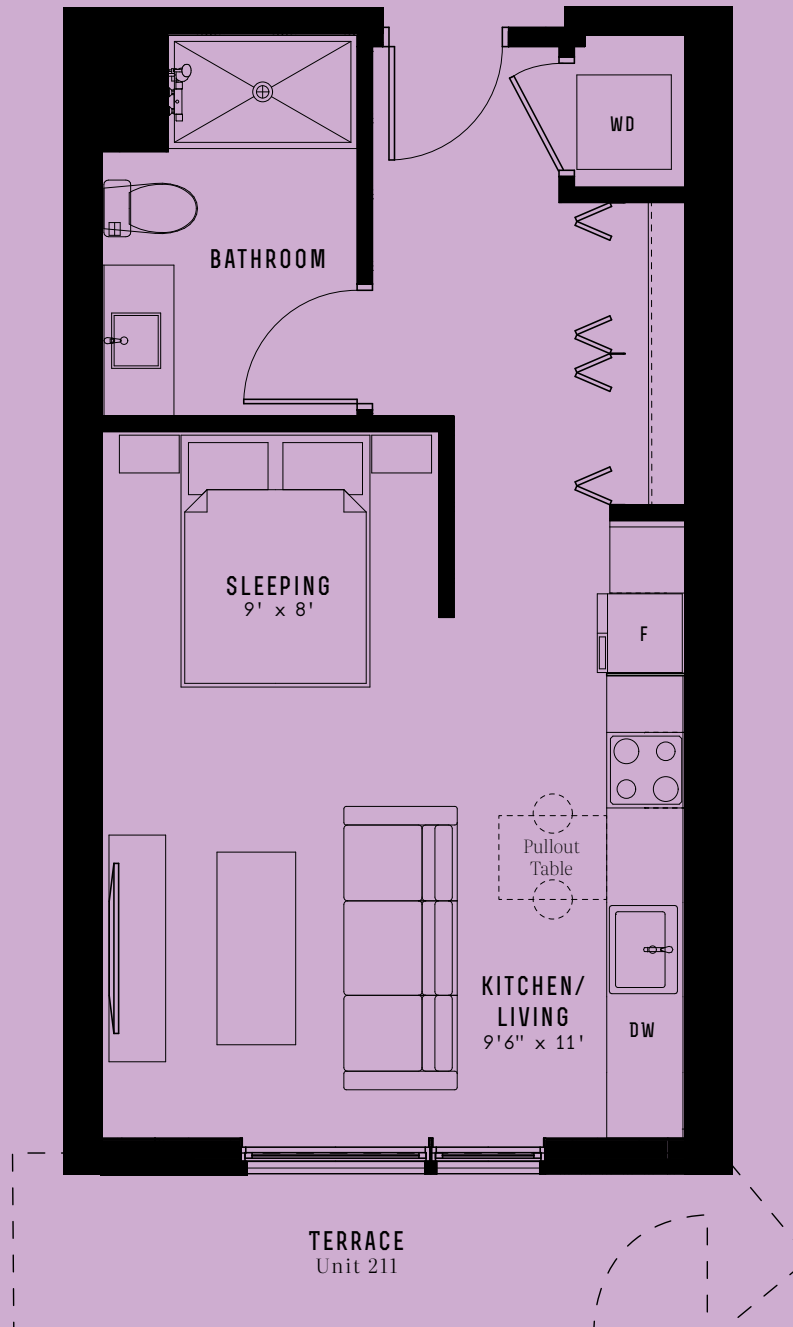

s11a

Studio | 1 Bath
492-507 Sq Ft

Units

211\214\216\314\316
414\416\514\516\611
614\616

1122 West Chicago Ave
Chicago, IL 60642

773\227\1202

Leasing@Nevele22.com
Nevele22.com

Floors 2-6

All floor plans are artist's renderings for illustrative purposes and may not be to scale. All dimensions and distances are approximate and may vary. All photos and views are approximate representations and may not depict actual product. Not all features are available in every apartment. All specifications, availability, and pricing are subject to change.

s11b

Studio | 1 Bath

566 Sq Ft

Unit

210

1122 West Chicago Ave
Chicago, IL 60642

773 \ 227 \ 1202

Leasing@Nevele22.com
Nevele22.com