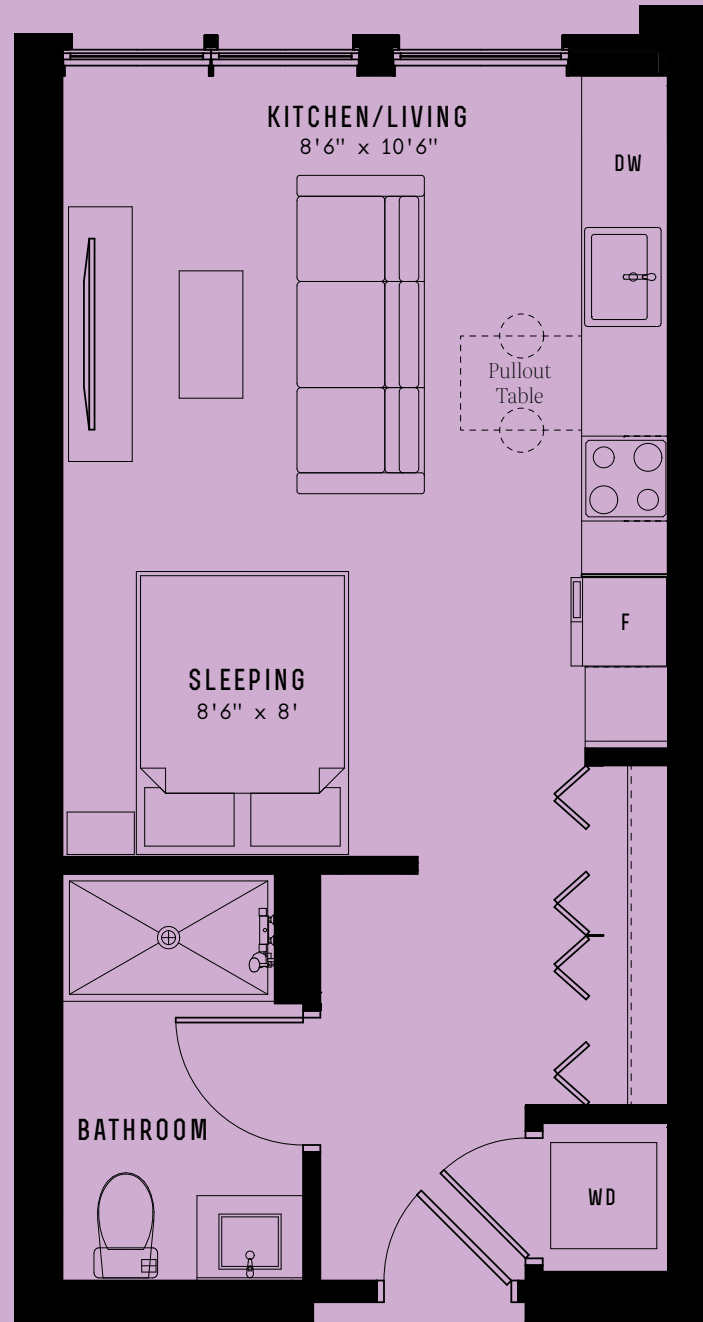

# s03a

Studio | 1 Bath  
 460 Sq Ft

**Units**  
 303\403\503\603\703

1122 West Chicago Ave  
 Chicago, IL 60642

773 \ 227 \ 1202

Leasing@Nevele22.com  
 Nevele22.com

Floors 3-7

All floor plans are artist's renderings for illustrative purposes and may not be to scale. All dimensions and distances are approximate and may vary. All photos and views are approximate representations and may not depict actual product. Not all features are available in every apartment. All specifications, availability, and pricing are subject to change.

# s03b

Studio | 1 Bath  
451-453 Sq Ft

**Units**

203\205\305\405\505\605\705

1122 West Chicago Ave  
Chicago, IL 60642

773 \ 227 \ 1202

Leasing@Nevele22.com  
Nevele22.com

Floor 2

Floors 3-7

All floor plans are artist's renderings for illustrative purposes and may not be to scale. All dimensions and distances are approximate and may vary. All photos and views are approximate representations and may not depict actual product. Not all features are available in every apartment. All specifications, availability, and pricing are subject to change.