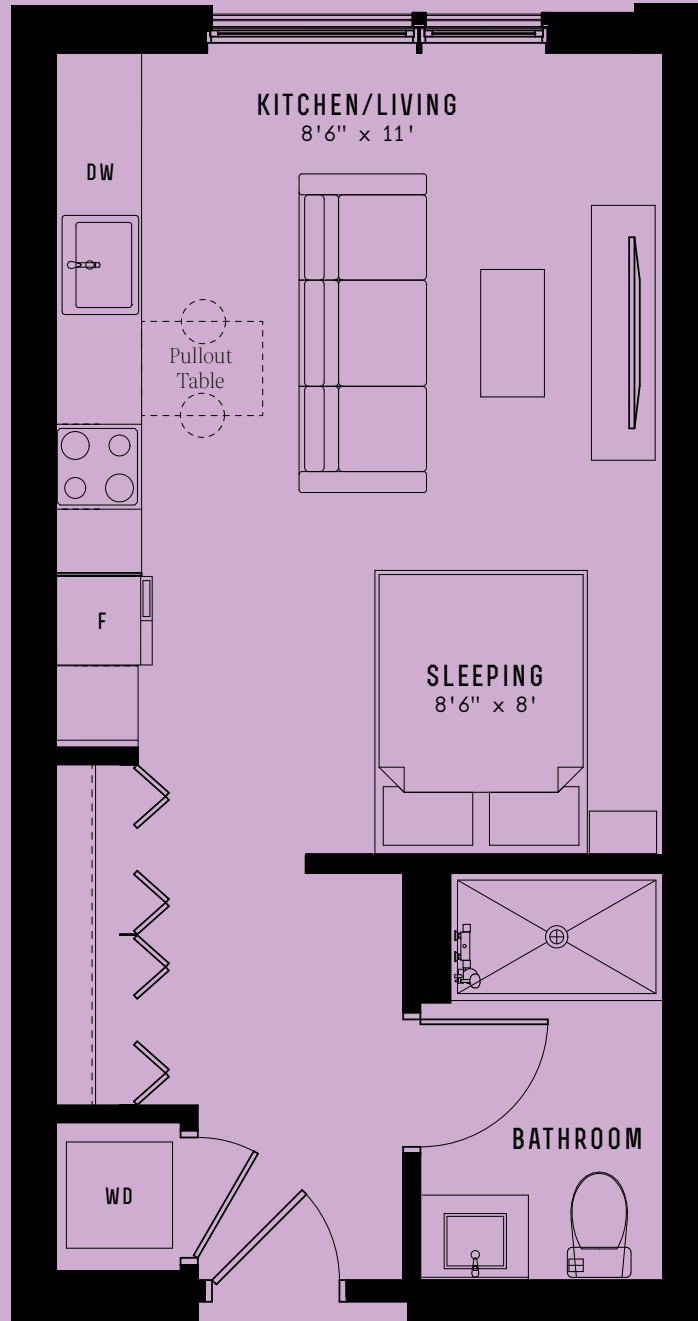

# s03c

Studio | 1 Bath  
452 Sq Ft

**Unit**  
204

1122 West Chicago Ave  
Chicago, IL 60642

773 \ 227 \ 1202

Leasing@Nevele22.com  
Nevele22.com

Floor 2

All floor plans are artist's renderings for illustrative purposes and may not be to scale. All dimensions and distances are approximate and may vary. All photos and views are approximate representations and may not depict actual product. Not all features are available in every apartment. All specifications, availability, and pricing are subject to change.

# s03d

Studio | 1 Bath

459 Sq Ft

**Units**

304\404\504\604\704

1122 West Chicago Ave  
Chicago, IL 60642

773 \ 227 \ 1202

Leasing@Nevele22.com  
Nevele22.com

Floors 3-7

All floor plans are artist's renderings for illustrative purposes and may not be to scale. All dimensions and distances are approximate and may vary. All photos and views are approximate representations and may not depict actual product. Not all features are available in every apartment. All specifications, availability, and pricing are subject to change.