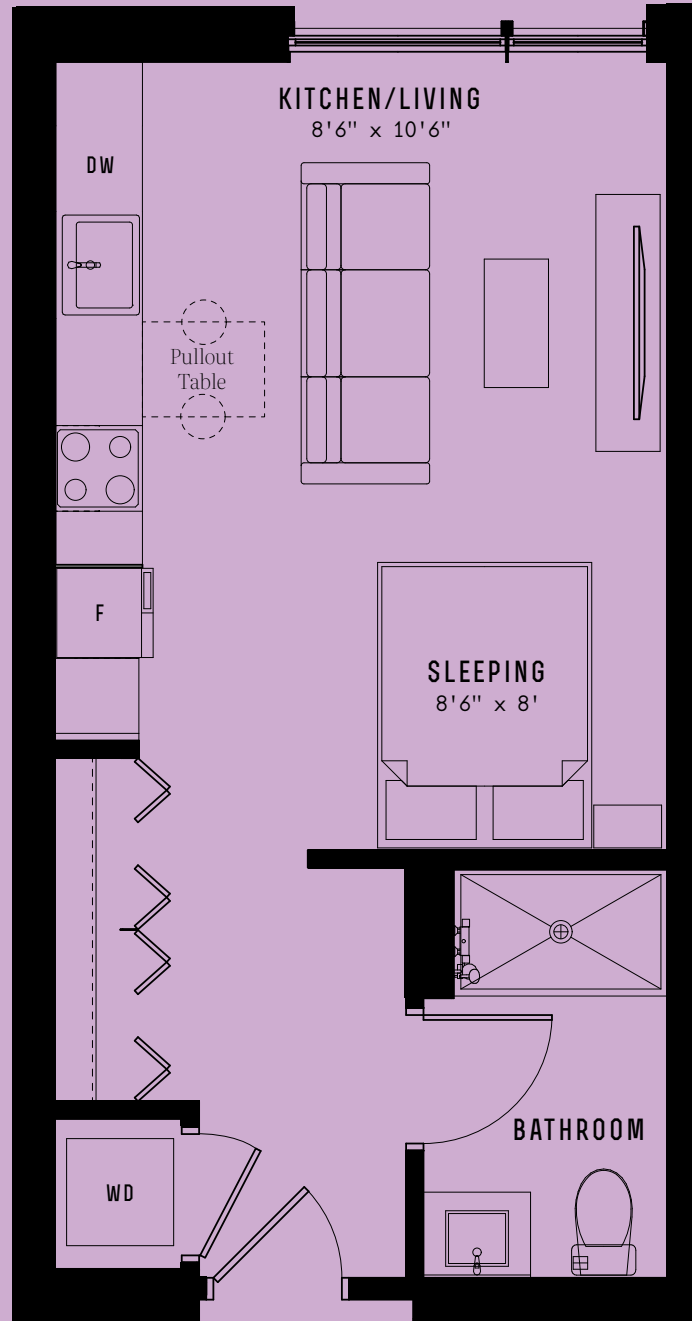

Floors 3-7

All floor plans are artist's renderings for illustrative purposes and may not be to scale. All dimensions and distances are approximate and may vary. All photos and views are approximate representations and may not depict actual product. Not all features are available in every apartment. All specifications, availability, and pricing are subject to change.

# s03c

Studio | 1 Bath  
452 Sq Ft

**Unit**  
204

1122 West Chicago Ave  
Chicago, IL 60642

773 \ 227 \ 1202

Leasing@Nevele22.com  
Nevele22.com

Floor 2

All floor plans are artist's renderings for illustrative purposes and may not be to scale. All dimensions and distances are approximate and may vary. All photos and views are approximate representations and may not depict actual product. Not all features are available in every apartment. All specifications, availability, and pricing are subject to change.