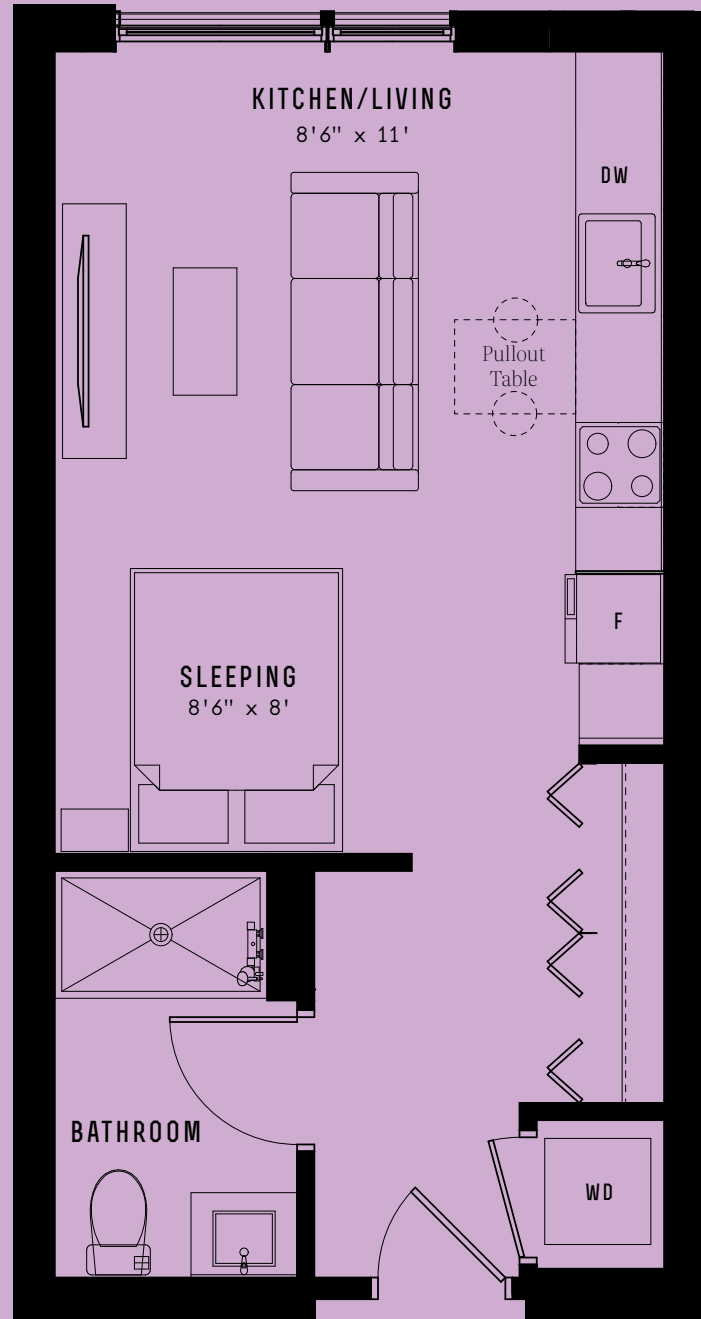

# s03a

Studio | 1 Bath  
 460 Sq Ft

**Units**  
 303\403\503\603\703

1122 West Chicago Ave  
 Chicago, IL 60642

773 \ 227 \ 1202

Leasing@Nevele22.com  
 Nevele22.com

Floors 3-7

All floor plans are artist's renderings for illustrative purposes and may not be to scale. All dimensions and distances are approximate and may vary. All photos and views are approximate representations and may not depict actual product. Not all features are available in every apartment. All specifications, availability, and pricing are subject to change.

# s03b

Studio | 1 Bath  
451-453 Sq Ft

**Units**

203\205\305\405\505\605\705

1122 West Chicago Ave  
Chicago, IL 60642

773 \ 227 \ 1202

Leasing@Nevele22.com  
Nevele22.com

Floor 2