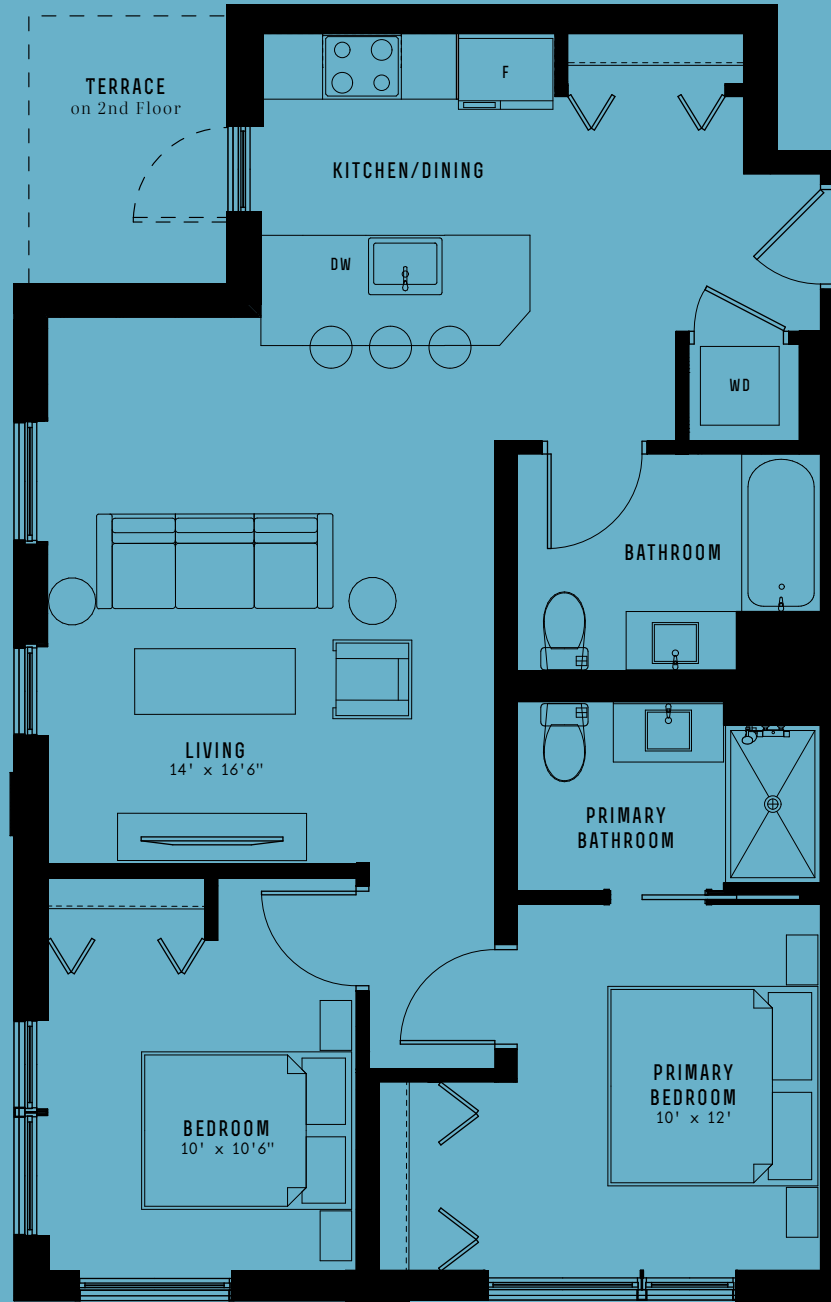

# 2B13a

2 Bed | 2 Bath  
975 Sq Ft

**Units**  
213\313\413\513\613

1122 West Chicago Ave  
Chicago, IL 60642

773 \ 227 \ 1202

Leasing@Nevele22.com  
Nevele22.com

Floors 2-6

All floor plans are artist's renderings for illustrative purposes and may not be to scale. All dimensions and distances are approximate and may vary. All photos and views are approximate representations and may not depict actual product. Not all features are available in every apartment. All specifications, availability, and pricing are subject to change.