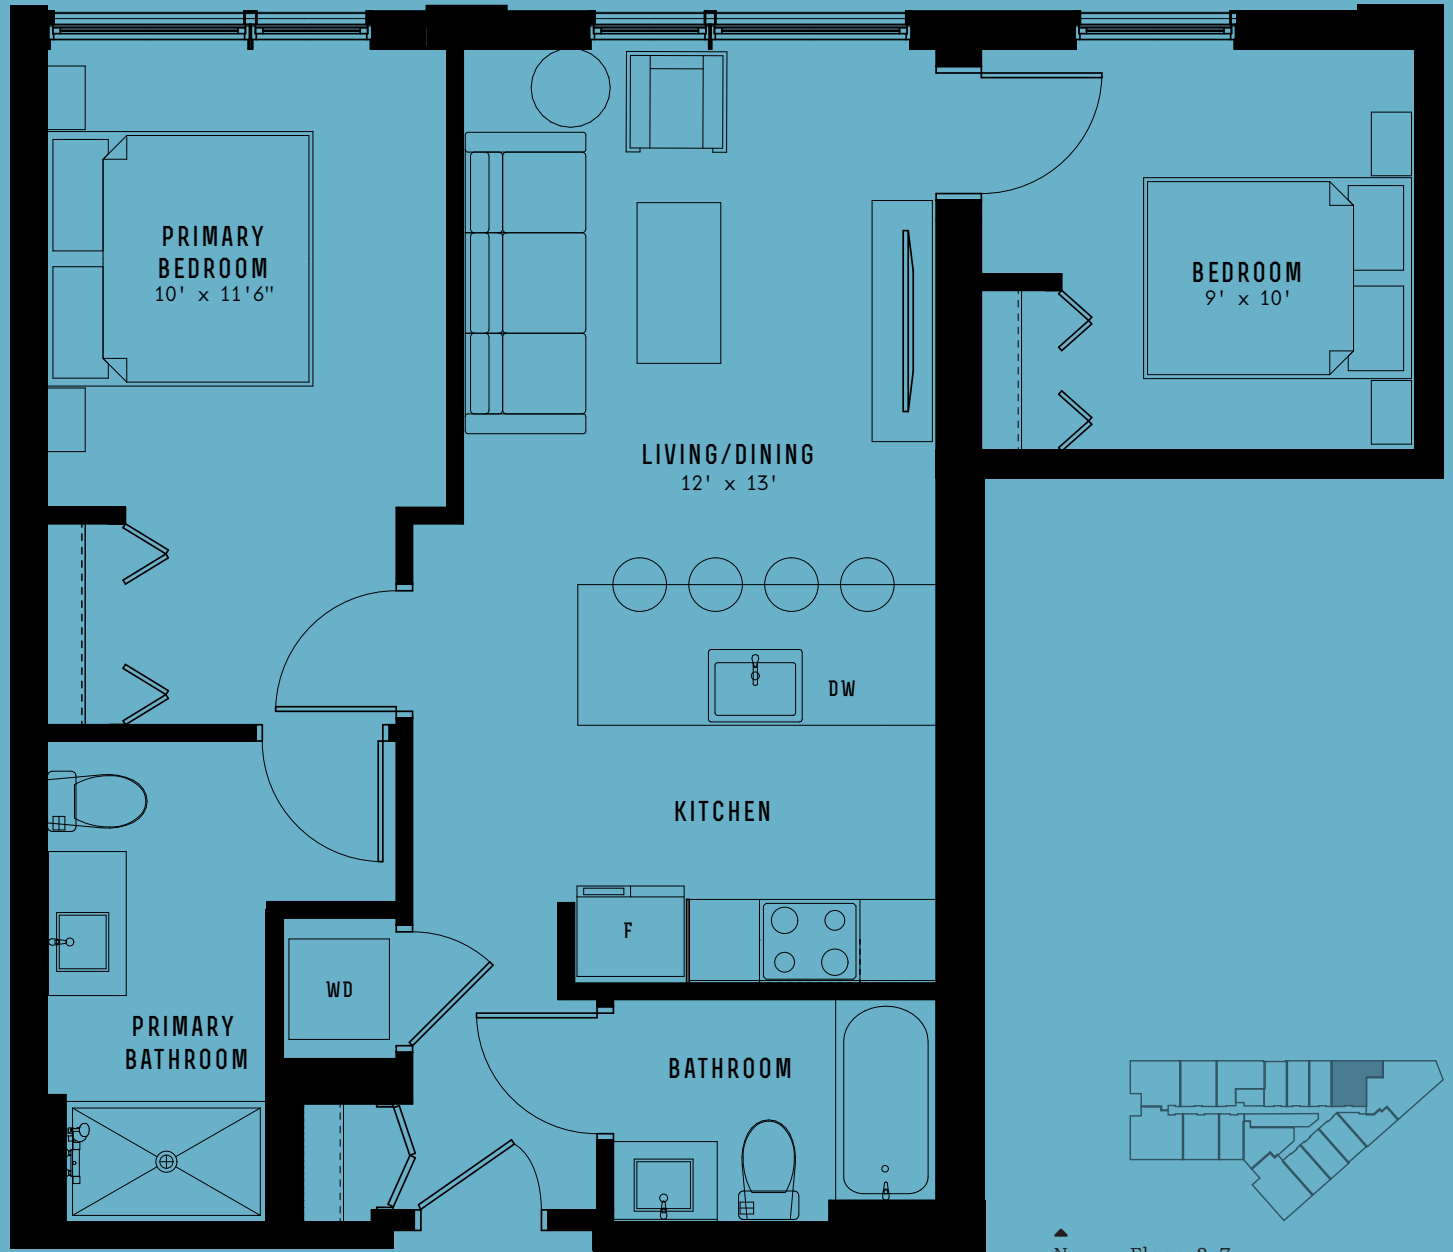

NEVELE
TWENTY TWO

2B02a

2 Bed | 2 Bath
834 Sq Ft

Units
302\402\502\602\702

1122 West Chicago Ave
Chicago, IL 60642
773\227\1202

Leasing@Nevele22.com
Nevele22.com

All floor plans are artist's renderings for illustrative purposes and may not be to scale. All dimensions and distances are approximate and may vary. All photos and views are approximate representations and may not depict actual product. Not all features are available in every apartment. All specifications, availability, and pricing are subject to change.

NEVELE
TWENTY TWO

2B02b

2 Bed | 2 Bath
817 Sq Ft

Unit
202

1122 West Chicago Ave
Chicago, IL 60642

773 \ 227 \ 1202

Leasing@Nevele22.com
Nevele22.com

Floor 2

All floor plans are artist's renderings for illustrative purposes and may not be to scale. All dimensions and distances are approximate and may vary. All photos and views are approximate representations and may not depict actual product. Not all features are available in every apartment. All specifications, availability, and pricing are subject to change.