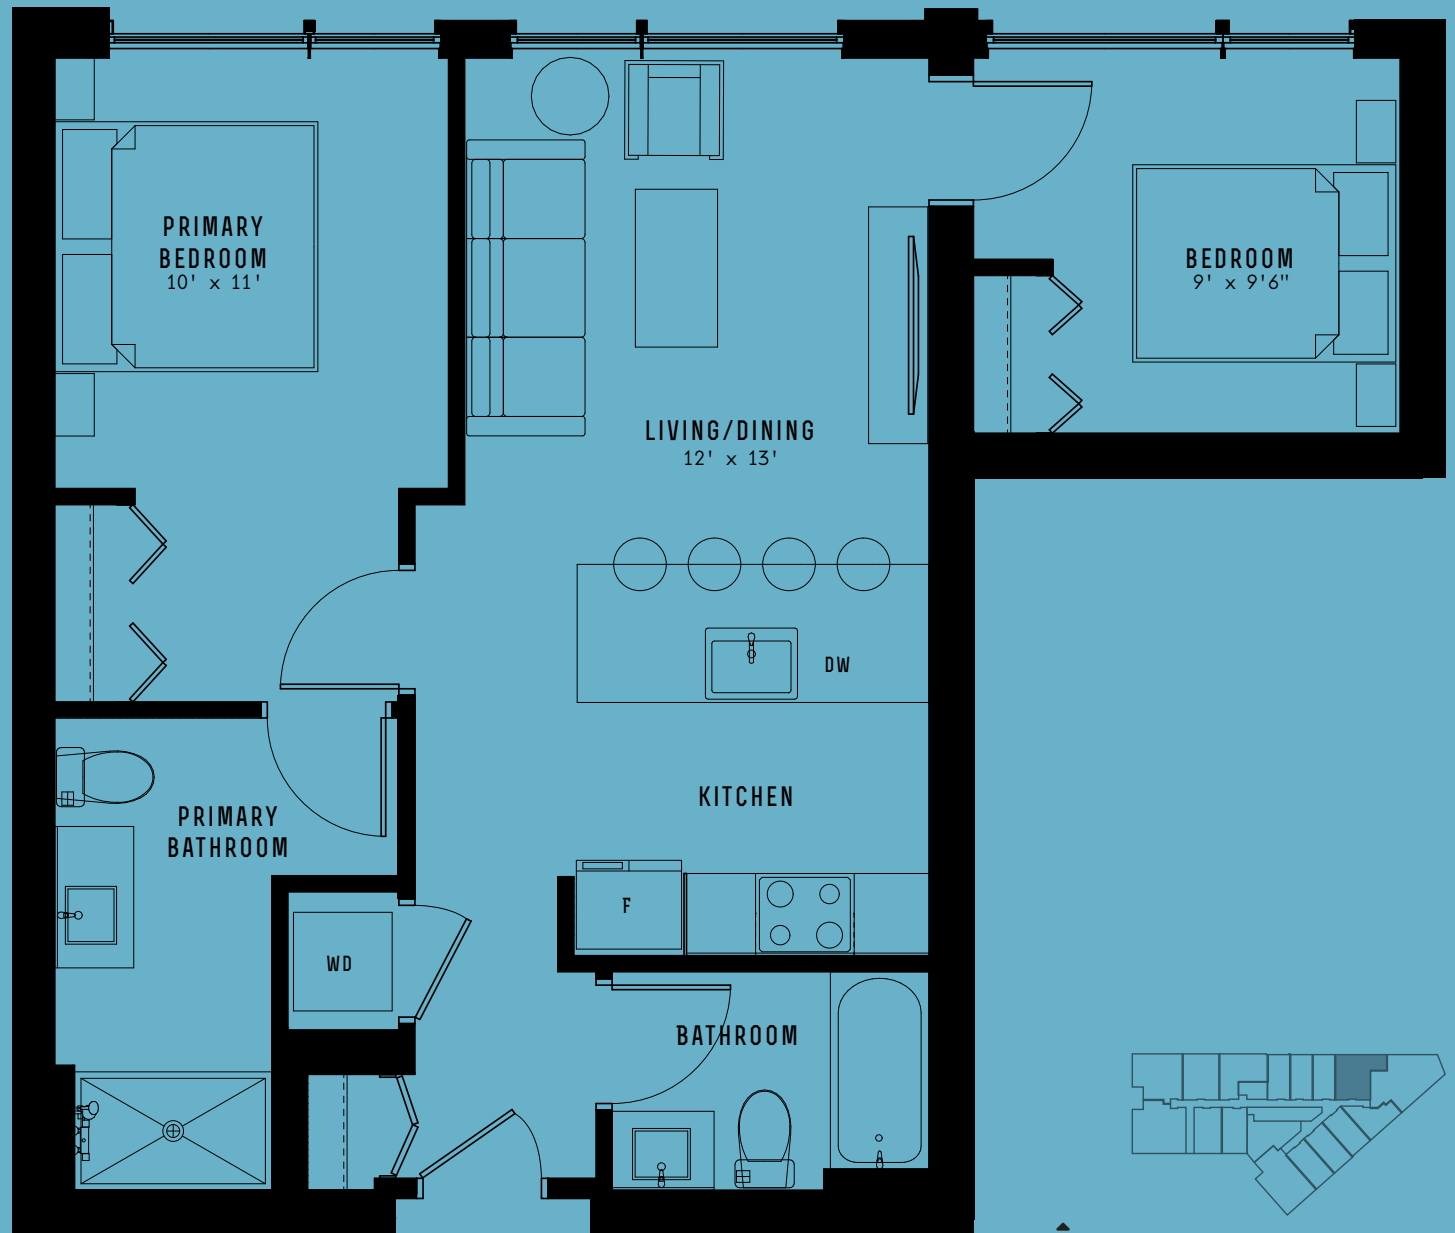

NEVELE
TWENTY TWO

2B02a

2 Bed | 2 Bath
834 Sq Ft

Units
302\402\502\602\702

1122 West Chicago Ave
Chicago, IL 60642
773\227\1202

Leasing@Nevele22.com
Nevele22.com

All floor plans are artist's renderings for illustrative purposes and may not be to scale. All dimensions and distances are approximate and may vary. All photos and views are approximate representations and may not depict actual product. Not all features are available in every apartment. All specifications, availability, and pricing are subject to change.

NEVELE
TWENTY TWO

2B02b

2 Bed | 2 Bath
817 Sq Ft

Unit
202

1122 West Chicago Ave
Chicago, IL 60642

773 \ 227 \ 1202

Leasing@Nevele22.com
Nevele22.com

Floor 2

All floor plans are artist's renderings for illustrative purposes and may not be to scale. All dimensions and distances are approximate and may vary. All photos and views are approximate representations and may not depict actual product. Not all features are available in every apartment. All specifications, availability, and pricing are subject to change.