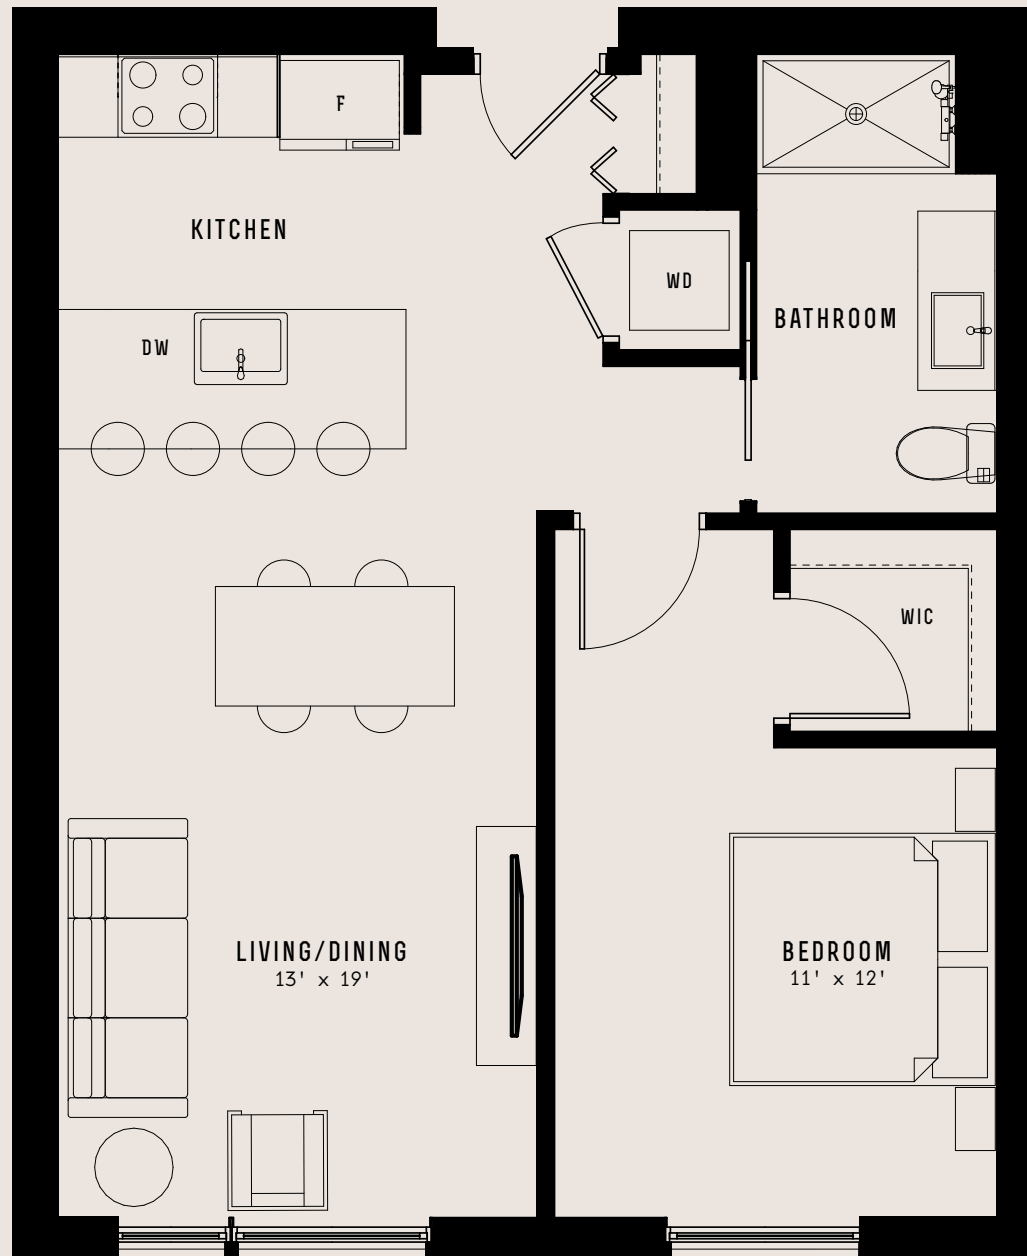

NEVELE
TWENTY TWO

1B07

1 Bed | 1 Bath

744-751 Sq Ft

Units

207\307\310\407\410\507

510\607\610\707\710

1122 West Chicago Ave
Chicago, IL 60642

773 \ 227 \ 1202

Leasing@Nevele22.com
Nevele22.com

Floor 2

Floors 3-7

All floor plans are artist's renderings for illustrative purposes and may not be to scale. All dimensions and distances are approximate and may vary. All photos and views are approximate representations and may not depict actual product. Not all features are available in every apartment. All specifications, availability, and pricing are subject to change.